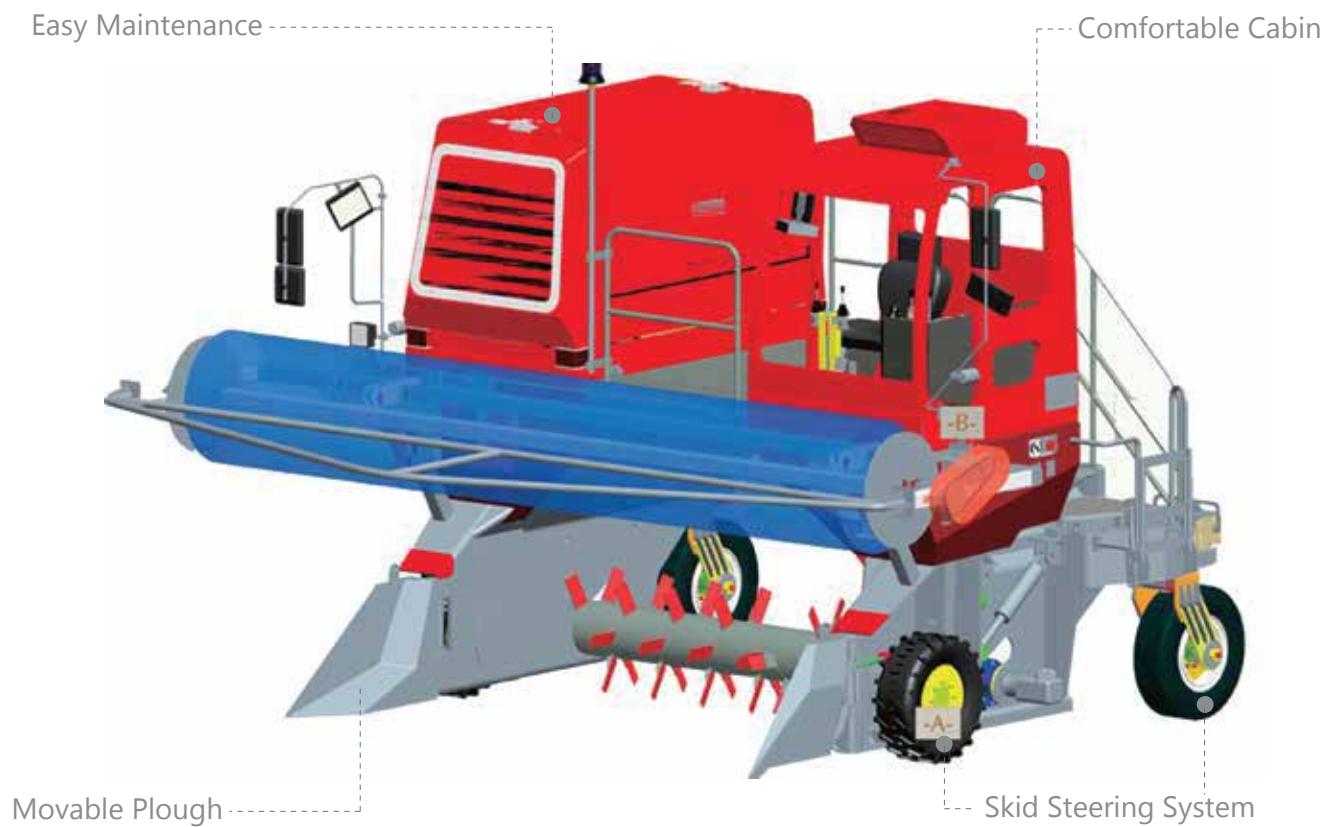

One of the many high quality products from PT United Tractors Pandu Engineering, the PATRiA Compost Turner is designed to turn palm oil waste into large volumes of compost, as well as to stir the pile and evenly distribute it, helping you build a zero waste system.

PATRiA Compost Turner is the future of palm oil waste management and the time for your to be part of it is now.

▶ BENEFITS

high productive

2400 CuM/h capacity
3 meters width and 1,5 meters height windrow
higher than similar products.

optimal performance

round shaped blade for optimal windrow turning.

small turning radius

thanks to its Skid Steering System, PATRiA Compost Turner only needs a minimum space to move from windrow to windrow

user friendly

PATRiA Compost Turner comes with two modes of speed: work mode (0-2 km/h) and transport mode.

Compost Turner

"A Better Way To Manage Your Waste"

Looking for a reliable, cost-effective and innovative way to manage your palm oil waste ? Look no further than the PATRiA Compost Turner.