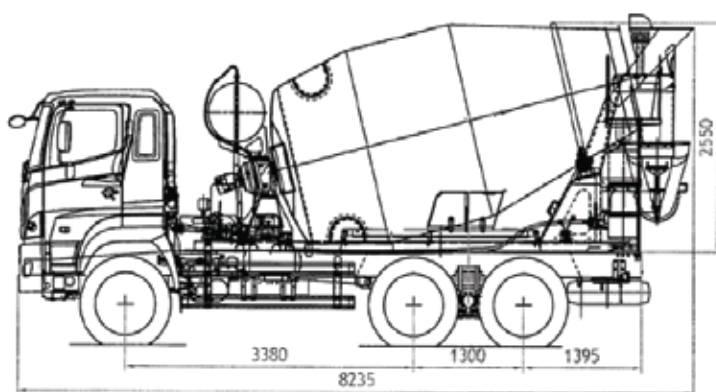

PATRIA Concrete Mixer can be installed in any truck. Today, more than 500 of these mixers can be found hard at work in sites across Sumatera, Java, Borneo, Sulawesi and Papua.

Other Features

- Watering features
- Lever & Throttle Lock
- Safety Chute
- Applicable on Dry & Wet
- Easy Maintenance
- Durable Product
- Easy and safety to Use
- Reliability Component
- Responsive After Sales Support